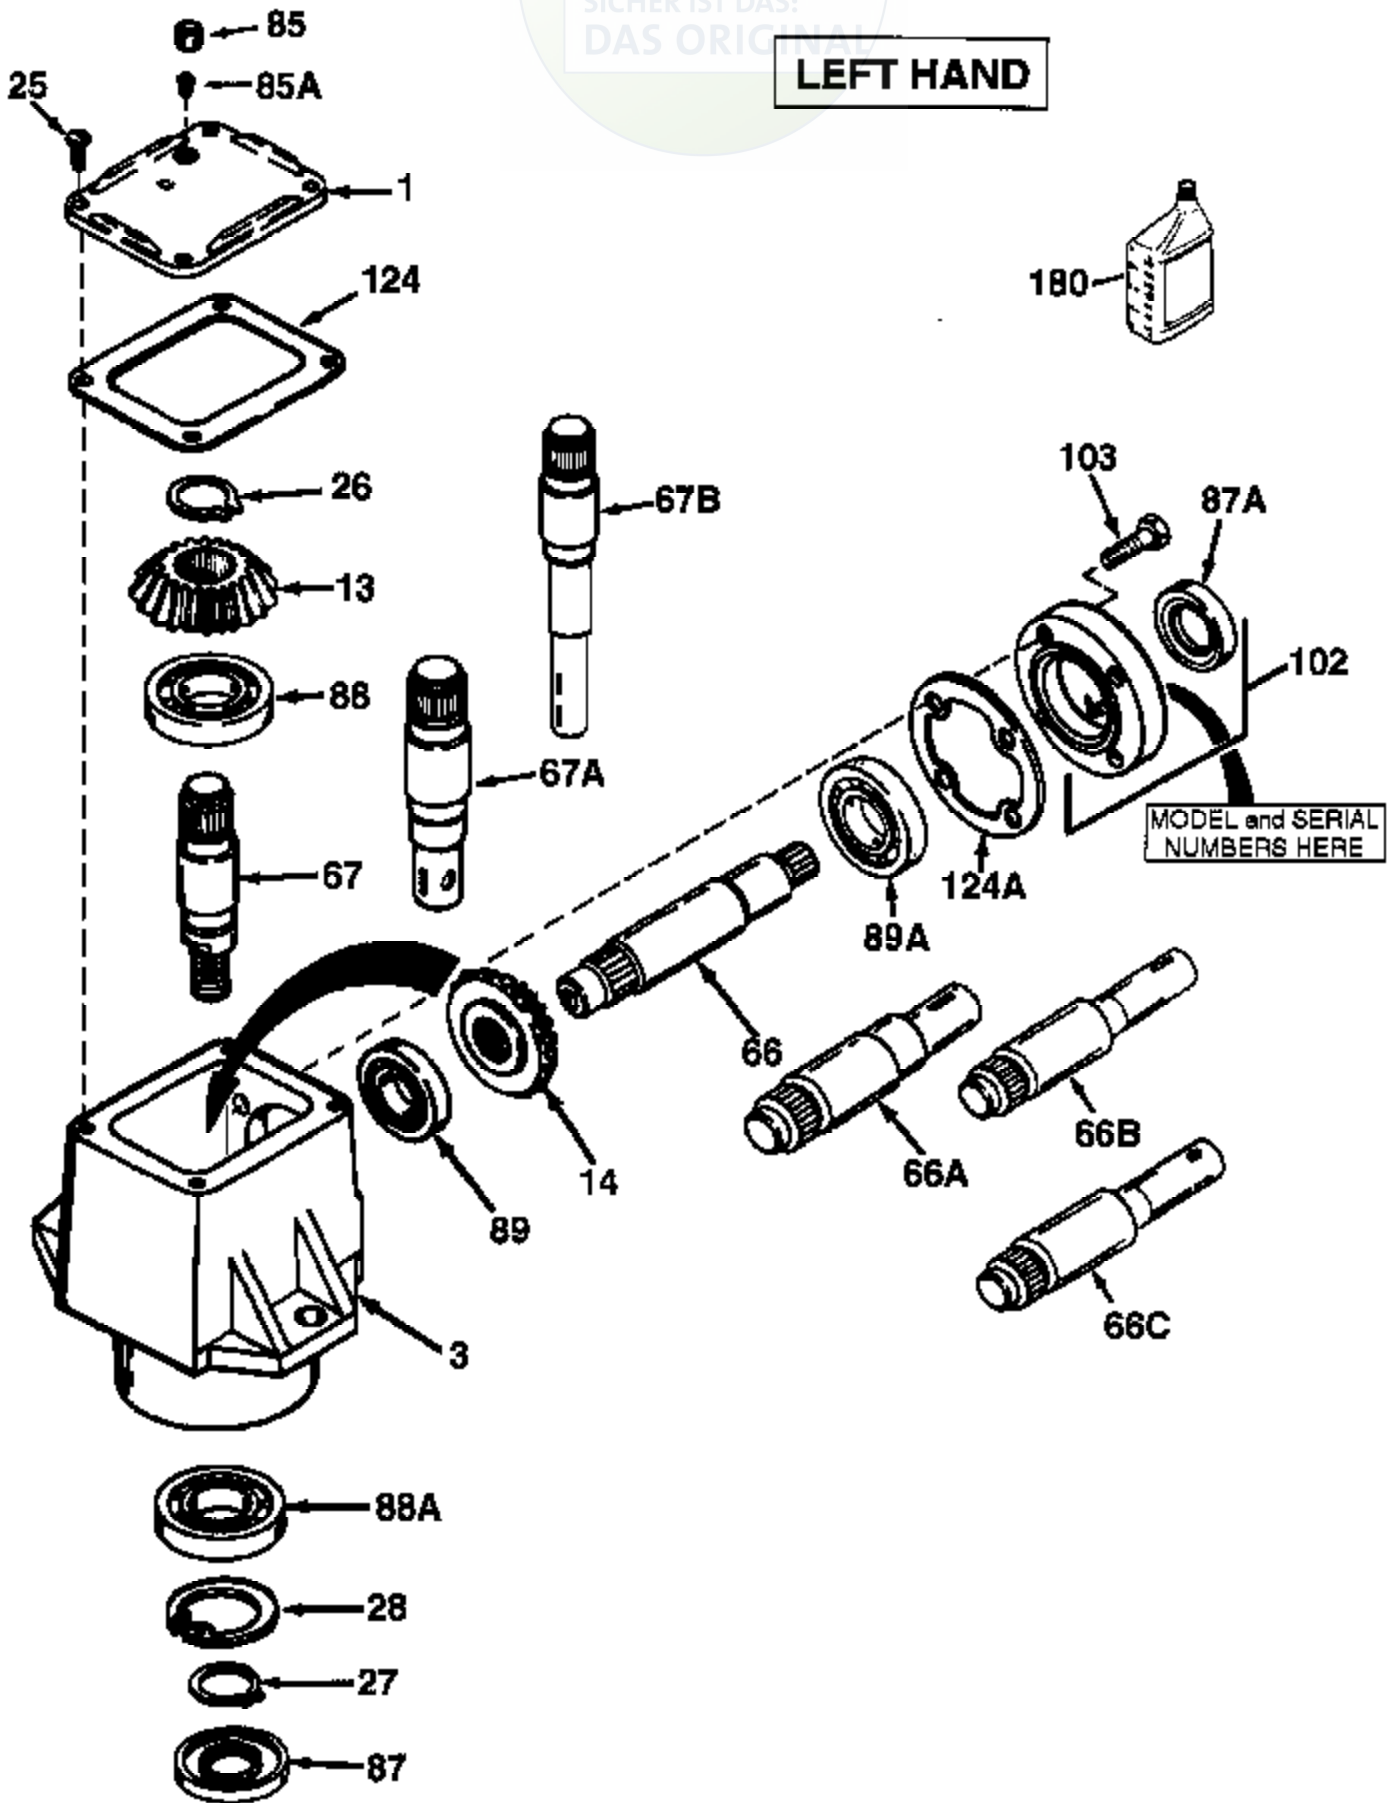

JOIST

SICHER IST DAS:
DAS ORIGINAL

LEFT HAND

Ref #	Part Number	Qty	Description
	794520		Left Hand Head Assembly (Incl. 1 thru 124A)
1	772067		Cover
3	770092A		Right Angle Drive Housing
13	778101A		Miter Gear (17 teeth) (7/8" ID)
25	792025		Screw, 10-24 x 1/2"
26	788018		Retainer Ring
27	788019		Retainer Ring
28	792119		Snap Ring
66	776041A		Input Shaft (4-31/64" long)
67	776261		Output Shaft (4.460" long)
85	792039		Pipe Plug, 1/8-27 (countersunk headle ss)
87	788029		Oil Seal
87A	788031	1000-1000-054	Oil Seal
88	780034	Peerless	Ball Bearing
89	780024		Ball Bearing
102	786029		Retainer Cap & Seal (Incl. 87A & 103)
103	792026		Screw, 1/4-20 x 7/8"
124	788028		Cover Gasket
124A	788030B		Cap Gasket
180	730229A		Gear Oil 80W90